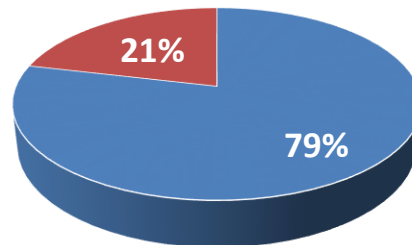

PLACEMENT STATUS 2015-19 BATCH

Total Eligible Students	164
Total Students Placed	129
Single Offers	105
Dual Offers	23
Triple Offers	01

Placement Percentage

- Percentage of students placed so far
- Percentage of students yet to be placed